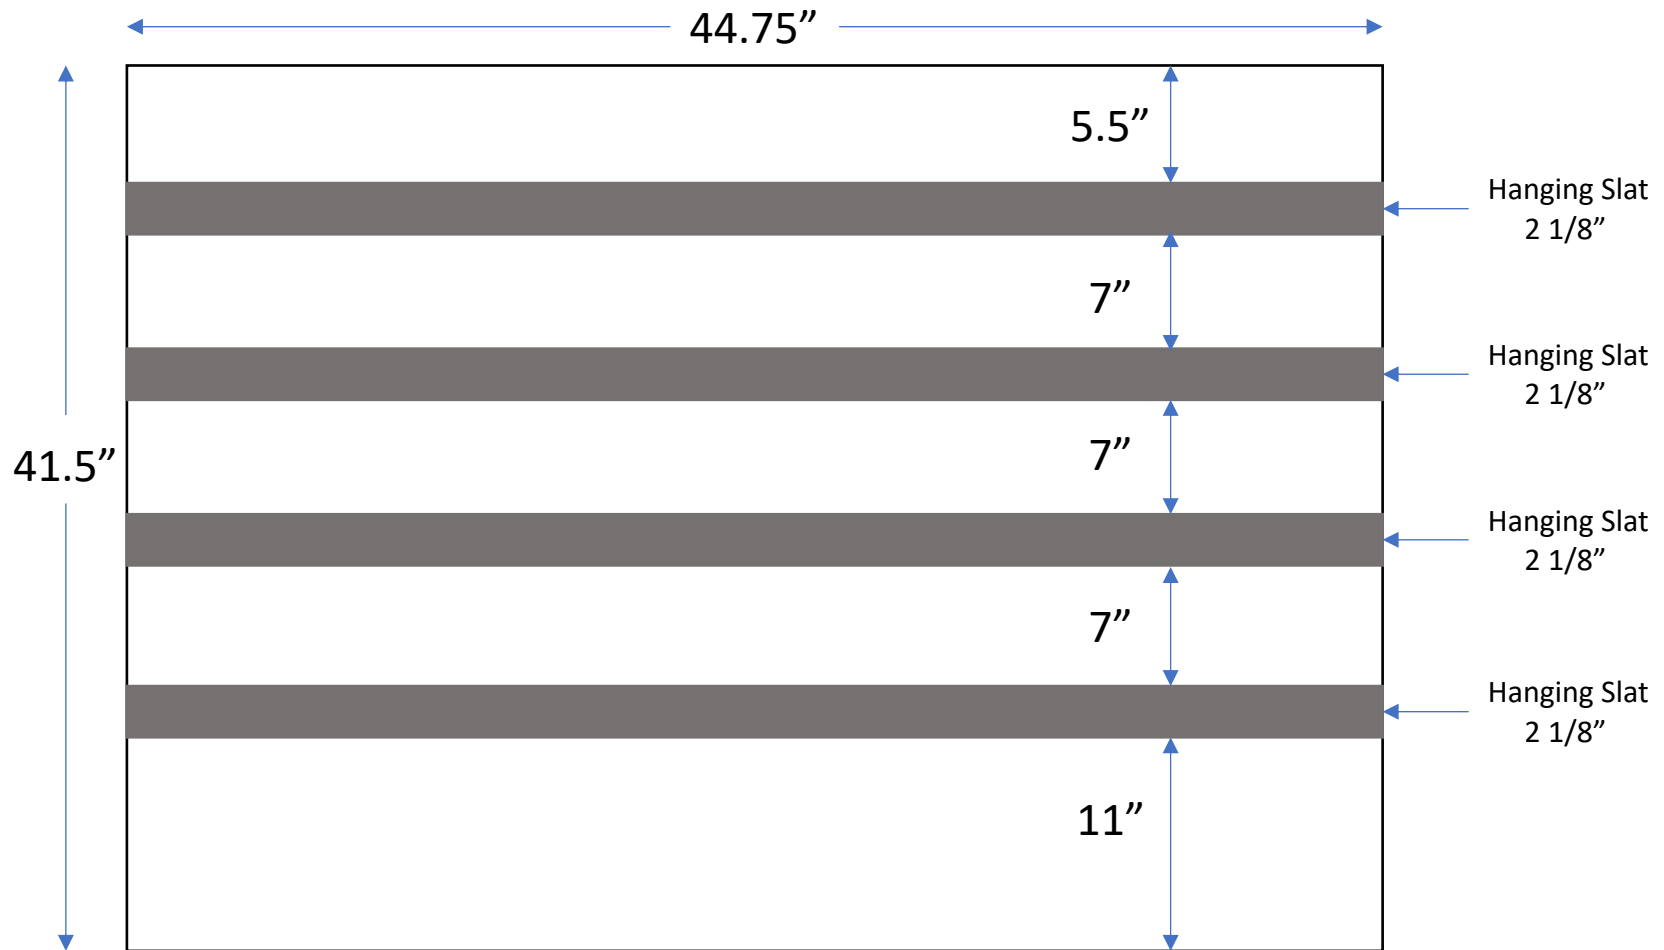

# Cherryhill Mall – Half Cabinet Size

Maximum depth within cabinet: 4.75"  
(back of cabinet to glass)

Hanging Hardware provided: All artwork must have secure wire to hang